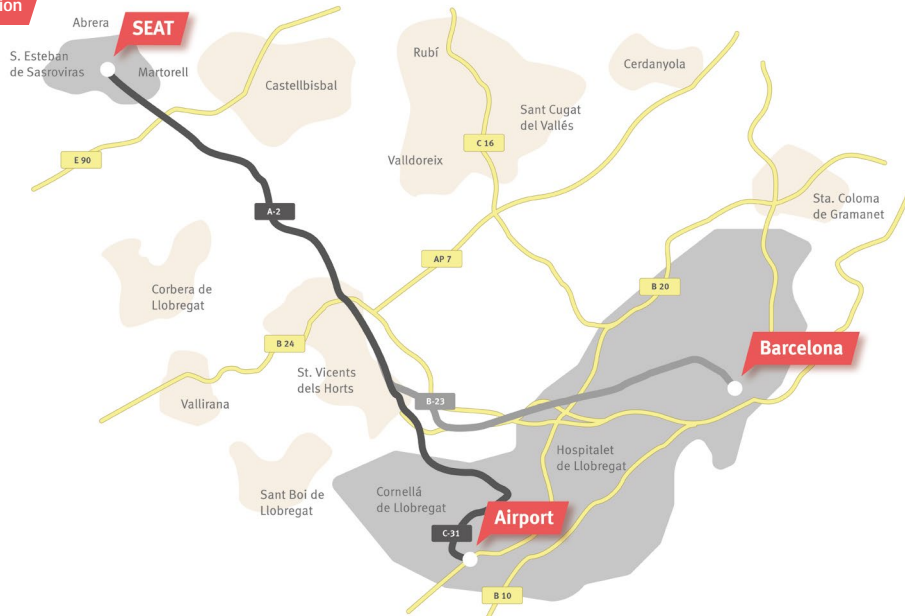

SEAT Martorell

Location

Address

Autovía A-2, Km. 585
+34 93 708 5000
08760 Martorell, Barcelona
(41.503480N, 1.902570E)

By car from the airport (El Prat)

C-31 from Av. de l'Aeroport towards El Prat
Exit 193
E-90, A-2 from C-31C and C245
A-2 towards Lleida, Tarragona
Exit 585 towards Ca n'Amat

By car from Barcelona

By A-2:
A-2 towards Lleida, Tarragona
Exit 585 towards Ca n'Amat

By B-23:
B23 towards E-90, B-23, Lleida, Zaragoza
Exit 5 towards A-2, B-24, N-340
A-2 towards Lleida, Tarragona
Exit 585 towards Ca n'Amat

By public transport from Barcelona + Taxi

From Barcelona Sants train station, Renfe:
R4 (towards St. Vicenç de Calders)
Martorell Station + Taxi

From Pl. Espanya, FGC:
R6 (towards Igualada)
Sant Esteve Sesrovires Station + Taxi

S8, S4, R5 (towards Olesa / Manresa)
Martorell Enllaç Station + Taxi

Facilities